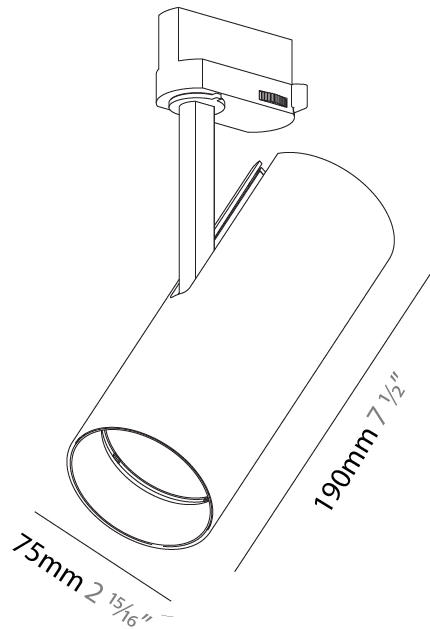

OPTICAL

Optic°: Lens Pack - No Lens / Linear Spread Lens / Honeycomb / Spread Lens
 Beam Angle: 12
 Adjustability: Rotational 350°; Tilt 90°

RATINGS AND CERTIFICATIONS

Certified By: Certified for North American Standards
 IP rating: IP20