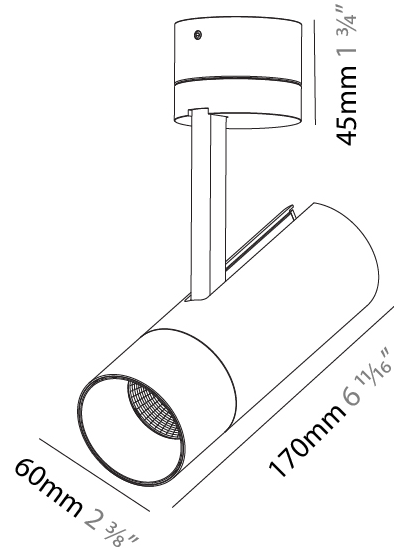

GENERAL

Series: Imagine
Subseries: Imagine 60
Brand: Prolicht
Division: Architectural
Mounting Type: Surface
Mounting Location: Ceiling
Subcategory: Spots

PHYSICAL

Shape: Cylinder
Diameter (mm): 60
Diameter (in): 2 ³/₈
Height (mm): 170
Height (in): 6 ¹¹/₁₆
Max. Overall Height (mm): 215
Max. Overall Height (in): 8 ⁷/₁₆
Light Distribution: Adjustable / Direct
Weight (kg): 0.604
Weight (lbs): 1.33
Fixture Finish: SSR / BKV / CWI / CRY / HAB / UFT / ITA / RUA / FTG / MYG / LOD / PUS / FRO / FUP / KIA / POP / BLS / SPG / MEY / GOH / GUM / CHC / COM / ABZ / JAG / OBR / MOS / ROR
Fixture Material: Aluminum Die Cast

ELECTRICAL

Lamp Type: LED (Zhaga Standard)
Input Wattage (W): 13
Total Output Wattage (W): 11.8
Dimming: Tri-Mode (Non-Dimming and Phase Dimming (120Vac only) and 0-10V Dimming)
Driver Included: Yes
Driver Location: Integrated
Driver Type: Constant Current - Universal
Driver Class: Class 2
Input Voltage (V): 120 - 277
Constant Current (MA): 500

LED

Number of LEDs: 1
Color Temperature (°K): 2700 / 3000 / 3500 / 4000
Max. Delivered Lumen (lm): 987 / 1023 / 1076 / 1098
Nominal Lumen (lm): 1304 / 1352 / 1421 / 1450
CRI: >90 CRI
Lamp Life (hrs): 50000

OPTICAL

Reflector°: 18 / 34 / 46
Optic°: Lens Pack - No Lens / Linear Spread Lens / Honeycomb / Spread Lens
Adjustability: Rotational 350°; Tilt 90°

RATINGS AND CERTIFICATIONS

Certified By: Certified for North American Standards
IP rating: IP20

PROJECT
TYPE
SPECIFIER
QUANTITY
DATE